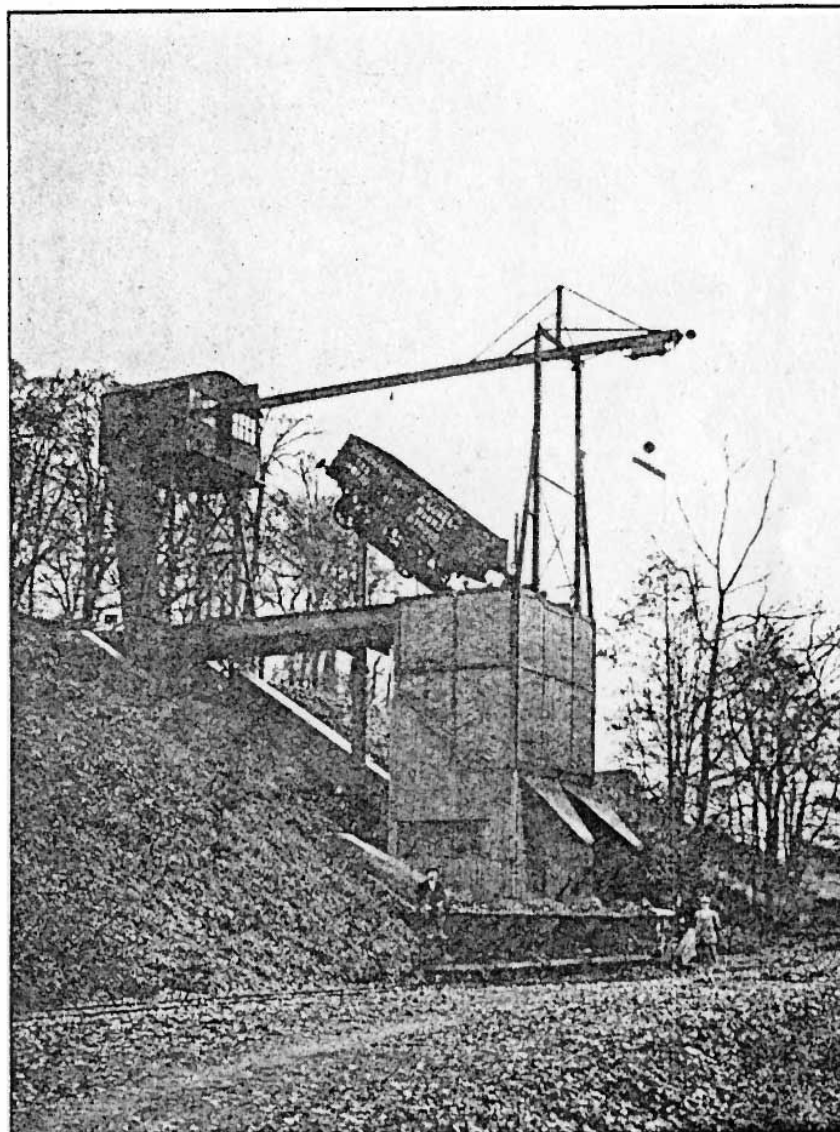

Query: Who supplied the Coal Handling Plant at Stroud Gas works?

4 June 2020

To GSIA Members

The item on the coal tip at Stroud Gas works created quite a bit of interest and so it is worth posting another image below which appeared in a 1933 history of the Stroud Gas Company (formed in 1833).

Although the copy is not good it does give a very good idea of how the tip was operated between about 1925 and 1956 when the works closed.

We would like to learn more about the structure. The caption says "West's" as though this may have been the manufacturer. All ideas welcome!

Coal Handling Plant at Siding,
showing Wagon Tipper (*West's*) 1925.